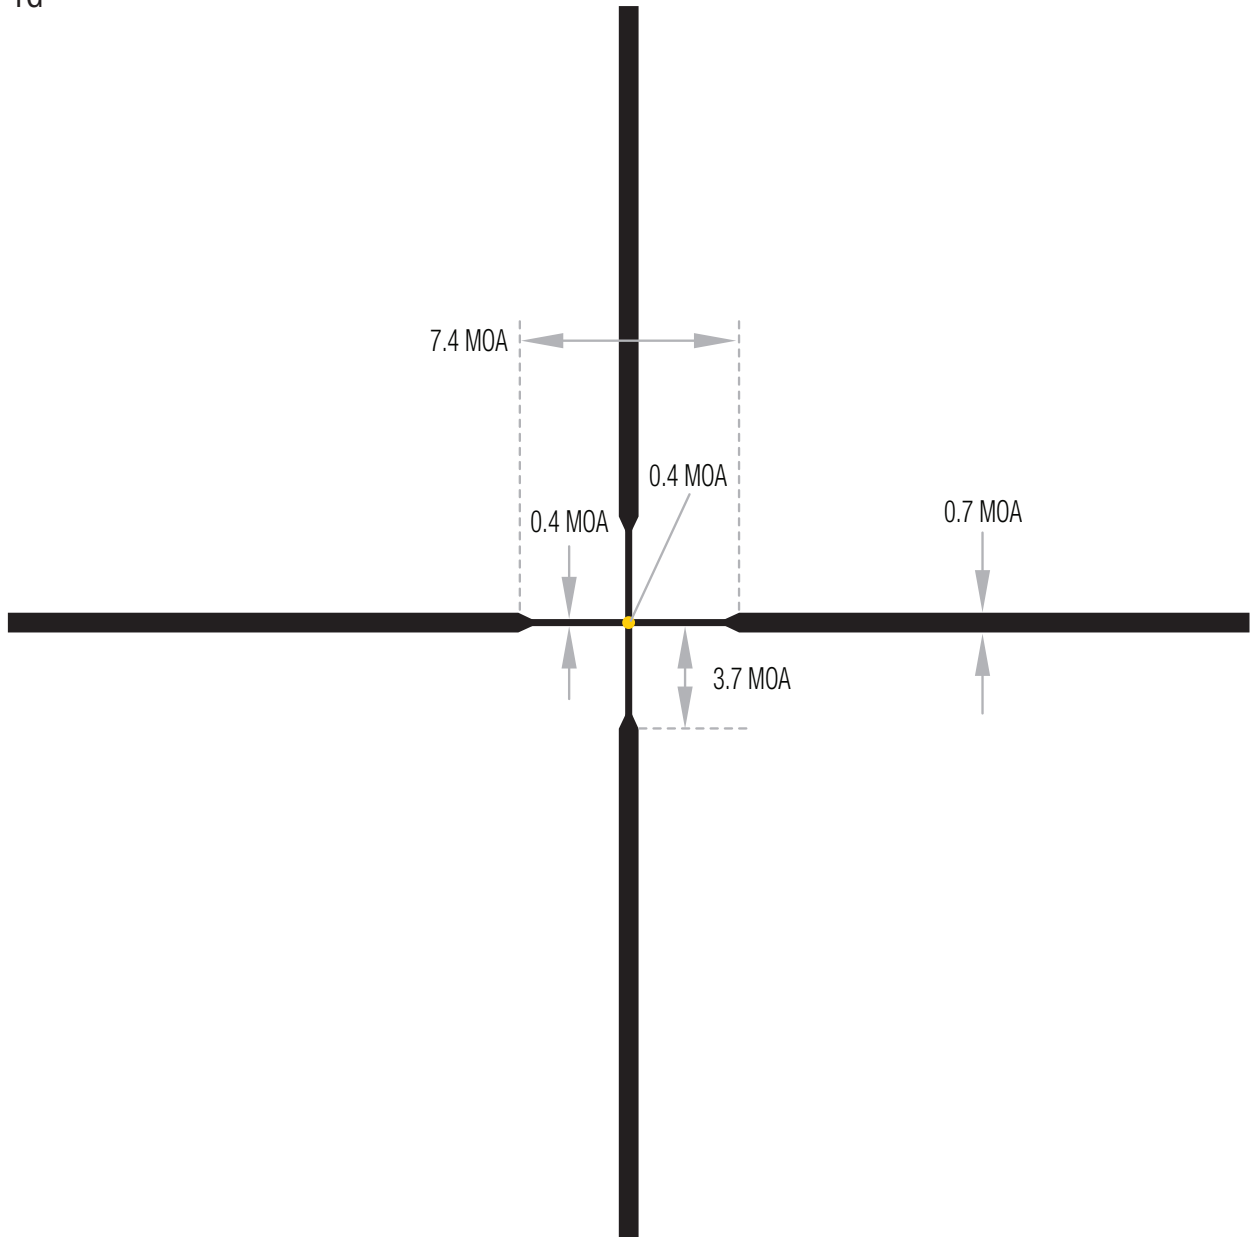

Trijicon AccuPoint®

2.5-10x56 Standard Duplex Reticle

Model Numbers:

■ TR22-1

■ TR22-1G

[Trijicon.com/AccuPoint](https://www.Trijicon.com/AccuPoint)

Specifications subject to change without notice.
NOTE: Measurements shown at highest magnification.
*Reticles not drawn to scale.