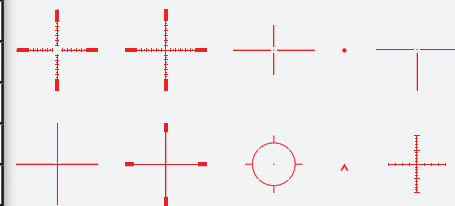

ENHANCE YOUR VISION

FEATURES

- 1080P HD DIGITAL IMAGING
- DAYTIME COLOR MODE
- NIGHT VISION MODE
- BUILT-IN HD VIDEO RECORDING
- 8X DIGITAL ZOOM
- 10 RETICLE OPTIONS WITH 9 COLORS
- POWER INPUT
- ADDITIONAL WEAVER RAIL FOR ACCESSORIES
- 5 WEAPON PROFILE SAVES

WRAITH 4-32X50 DIGITAL RIFLESCOPE

SPECIFICATIONS

SM18011

Reticle	10 pattern
Camera resolution	1920x1080
Magnification	4-32x
Objective lens	50mm
Mount type	Fixed picatinny
NV detection range	200yd / 183m
IR illuminator	LED
IR wavelength	850nm
Video recorder	Yes
Battery	AA x4
Battery life	4.5 hours
Dimensions	10.5x3 in
Weight	36.3 oz.

See the future in high definition with the new Sightmark Wraith 4-32x50mm Digital Riflescope. Hunt with an advanced 1920x1080 HD sensor, providing full-color clarity in daytime; simply hit the left arrow to switch to night mode - with classic emerald or black and white viewing options. The Wraith comes with a removable 850nm IR illuminator to provide an enhanced nighttime image and accurate target acquisition up to 200 yards. Customize your riflescope with 10 reticle options and 9 color choices to fit your needs. The Wraith features a built-in camera allowing users to record and share videos. 4.5-hours of battery life with 4 common AA batteries and an external MicroUSB port expands options for power. Wraiths also allow video recording and export.